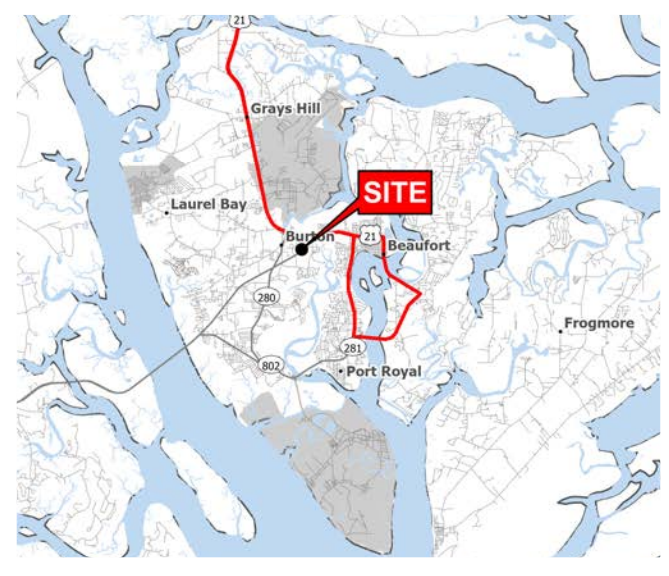

Preserve @ Hanover Park
280 Apt Units U/C

19,900 VPD

CONTACT

Darrell Palasciano | 704.644.4587
dpalasciano@providencegroup.com

DEMOGRAPHICS (2024)	1 MILE	3 MILE	5 MILE
POPULATION	2,291	18,553	46,902
AVERAGE HH INCOME	$85,846	$87,474	$96,295
DAYTIME EMPLOYMENT	2,004	10,826	17,815