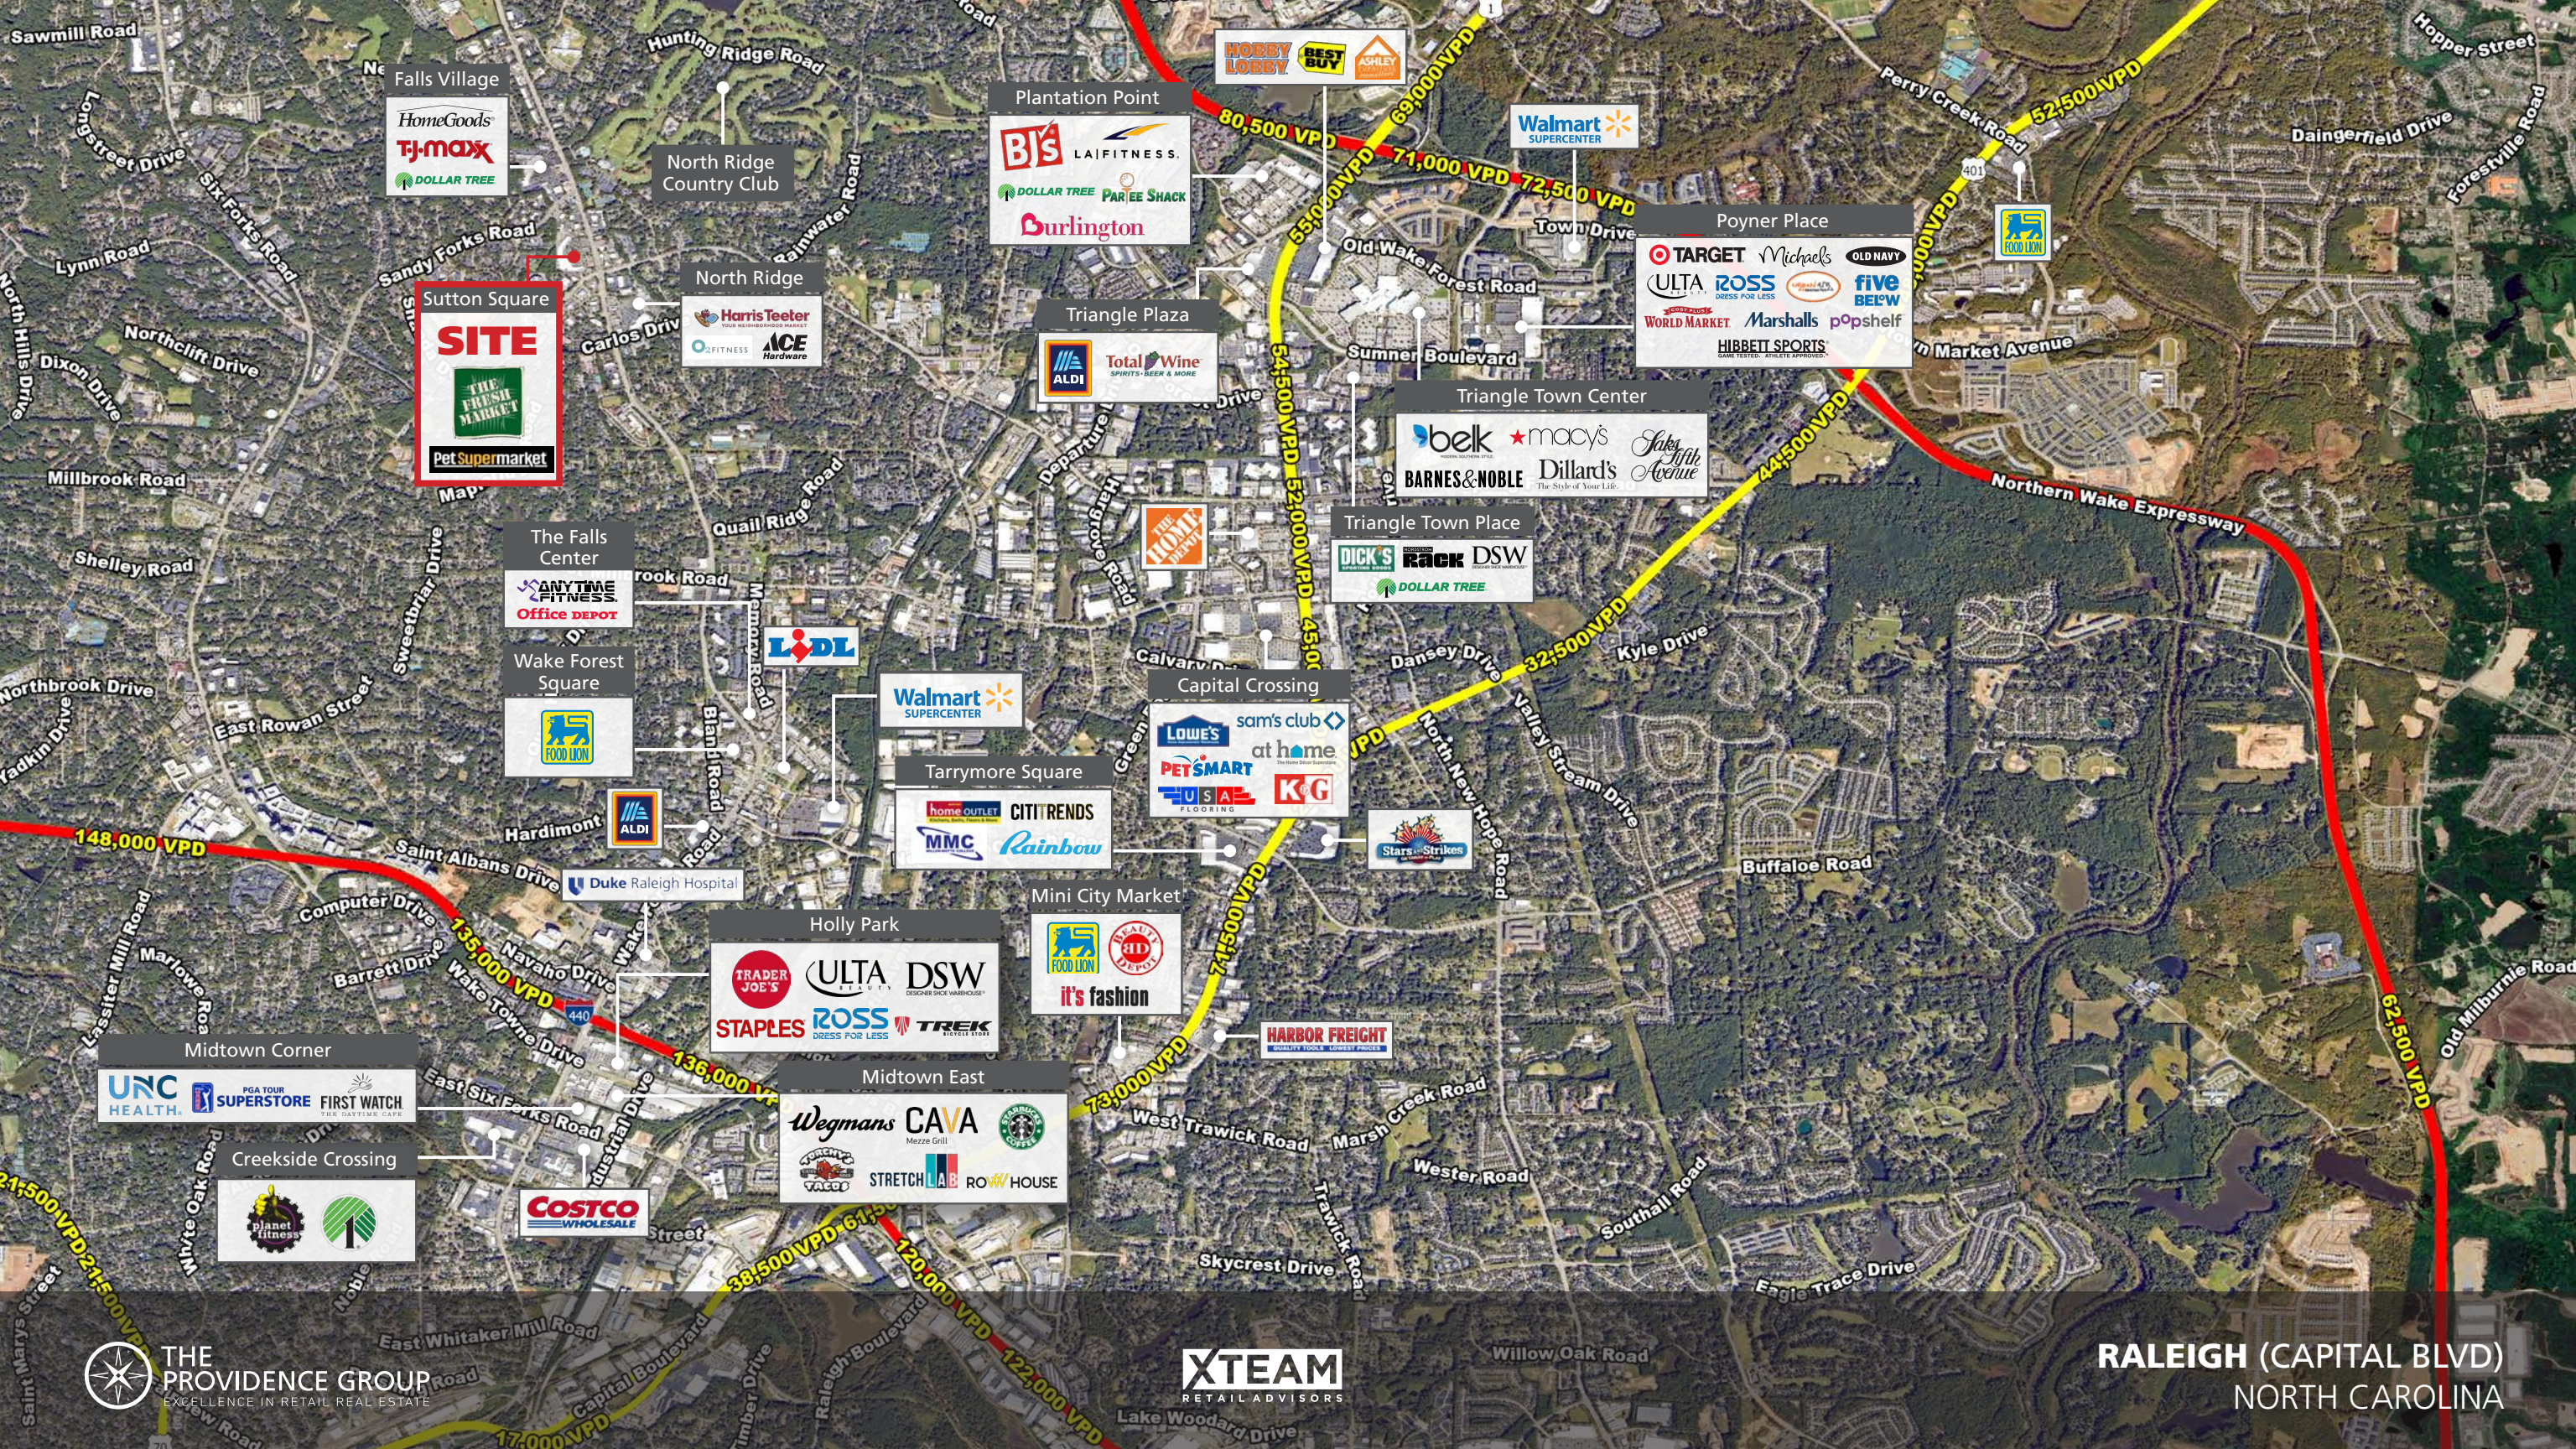

Sutton Square

SITE

THE FRESH MARKET

Pet Supermarket

Falls Village

HomeGoods

TJ-maxx

DOLLAR TREE

North Ridge Country Club

Plantation Point

BJS

LAIFITNESS.

DOLLAR TREE

PARTEE SHACK

Burlington

HOBBY LOBBY

BEST BUY

ASHLEY FURNITURE

Walmart

SUPERCENTER

North Ridge

Harris Teeter

24 FITNESS

ACE Hardware

Triangle Plaza

ALDI

Total Wine

SPRITS • BEER & MORE

Poyner Place

TARGET

Michaels

OLD NAVY

ULTA

ROSS DRESS FOR LESS

five BELOW

WORLD MARKET

Marshalls

popshelf

HIBBETT SPORTS

GAME TESTED. ATHLETE APPROVED.

Triangle Town Center

belk

macy's

Saks Fifth Avenue

BARNES & NOBLE

Dillard's

The Style of Your Life.

The Falls Center

ANY TIME FITNESS

Office DEPOT

LIDL

Wake Forest Square

FOOD LION

Walmart

SUPERCENTER

Triangle Town Place

DICK'S

RACK

DSW

DOLLAR TREE

Hardimont

ALDI

Tarrymore Square

home OUTLET

CITI TRENDS

MMC

Rainbow

Capital Crossing

LOWE'S

sam's club

at home

PETSMART

USA FLOORING

K&G

Stars & Strikes

Duke Raleigh Hospital

Mini City Market

FOOD LION

TRADER JOE'S

Holly Park

TRADER JOE'S

ULTA BEAUTY

DSW

DESIGNER SHOE WAREHOUSE

STAPLES

ROSS DRESS FOR LESS

TREK

BYEYET STORES

it's fashion

TRADER JOE'S

HARBOR FREIGHT

QUALITY TOOLS. LOWEST PRICES.

Midtown Corner

UNC HEALTH

PGA TOUR SUPERSTORE

FIRST WATCH

THE DARTFIRE CAFE

Midtown East

Wegmans

CAVA

Mezze Grill

STRETCH LAB

ROW HOUSE

Creekside Crossing

planet fitness

ALDI

COSTCO

WHOLESALE